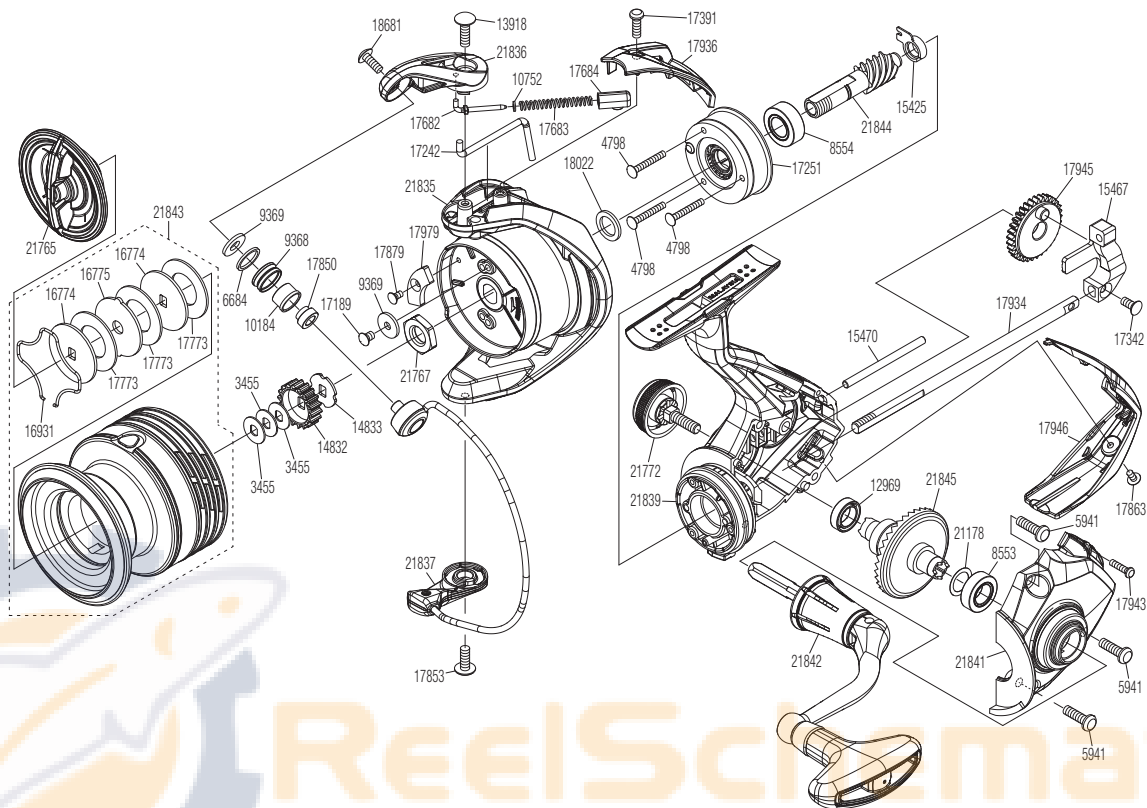

SHIMANO

NEXAVE

NEX-4000HG

Please note that the number of adjusting washers may not always be the same as shown in the exploded views.

Please note that your actions take full responsibility when you take it apart.

(51SB49DH44X)

Part No.	Description	Part No.	Description	Part No.	Description
RD 3455	Spool Washer	RD17242	Bail Trip Lever	RD21765	Drag Knob Assembly
RD 4798	Screw	RD17251	Roller Clutch Assembly	RD21767	Rotor Nut
RD 5941	Screw	RD17342	Screw	RD21772	Handle Screw Cap Assembly
RD 6684	Spacer	RD17391	Screw	RD21835	Rotor
RD 8553	Ball Bearing	RD17682	Bail Spring Guide A	RD21836	Bail Arm
RD 8554	Ball Bearing	RD17683	Bail Spring	RD21837	Bail Assembly
RD 9368	Line Roller	RD17684	Bail Spring Guide B	RD21839	Body
RD 9369	Washer	RD17773	Drag Washer	RD21841	Side Cover
RD10184	Bushing	RD17850	Collar	RD21842	Handle Assembly
RD10752	Bail Spring Guide A Collar	RD17853	Screw	RD21843	Spool Assembly
RD12969	Ball Bearing	RD17863	Screw	RD21844	Pinion Gear
RD13918	Screw	RD17879	Screw	RD21845	Drive Gear
RD14832	Spool Support A	RD17934	Main Shaft		
RD14833	Spool Support B	RD17936	Bail Spring Cover		
RD15425	Bushing	RD17943	Screw		
RD15467	Oscillating Slider	RD17945	Oscillating Gear		
RD15470	Oscillating Guide	RD17946	Rear Protector		
RD16774	Key Washer	RD17979	Counter Weight		
RD16775	Eared Washer	RD18022	Washer		
RD16931	Retainer	RD18681	Screw		
RD17189	Screw	RD21178	Washer		